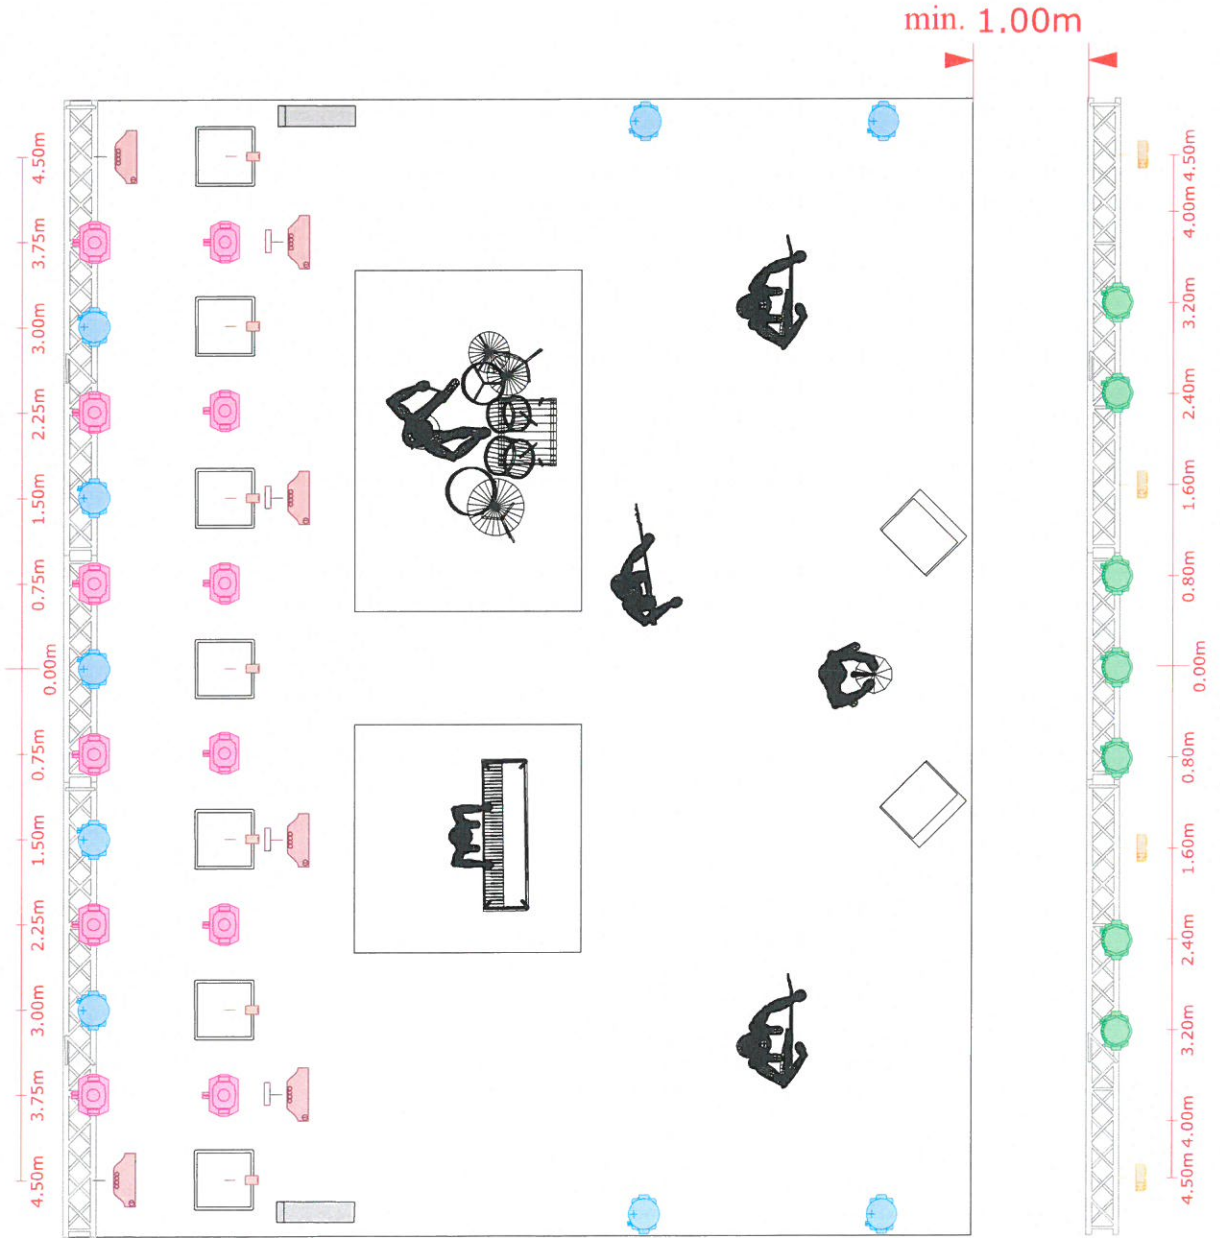

# PLAN VIEW

## LISTA SPRZETU

Symbol	Name	Count	Notes
	Robin Pointe	12	mode 1
	Robin LEDWash 600 Plus	7	mode 2
	Robin LEDWash 600 Plus	9	mode 1
	Sunstrip Active Dmx	14	10 ch
	SunBlast 3000 FC	6	advanced-1
	Molefay Two Light	4	
	MDG ATMe Device	2	+ wiatrak

## NOTES:

- GrandMA 2 Light/ Full Size
- 2 x hazer plus fun

*Red*