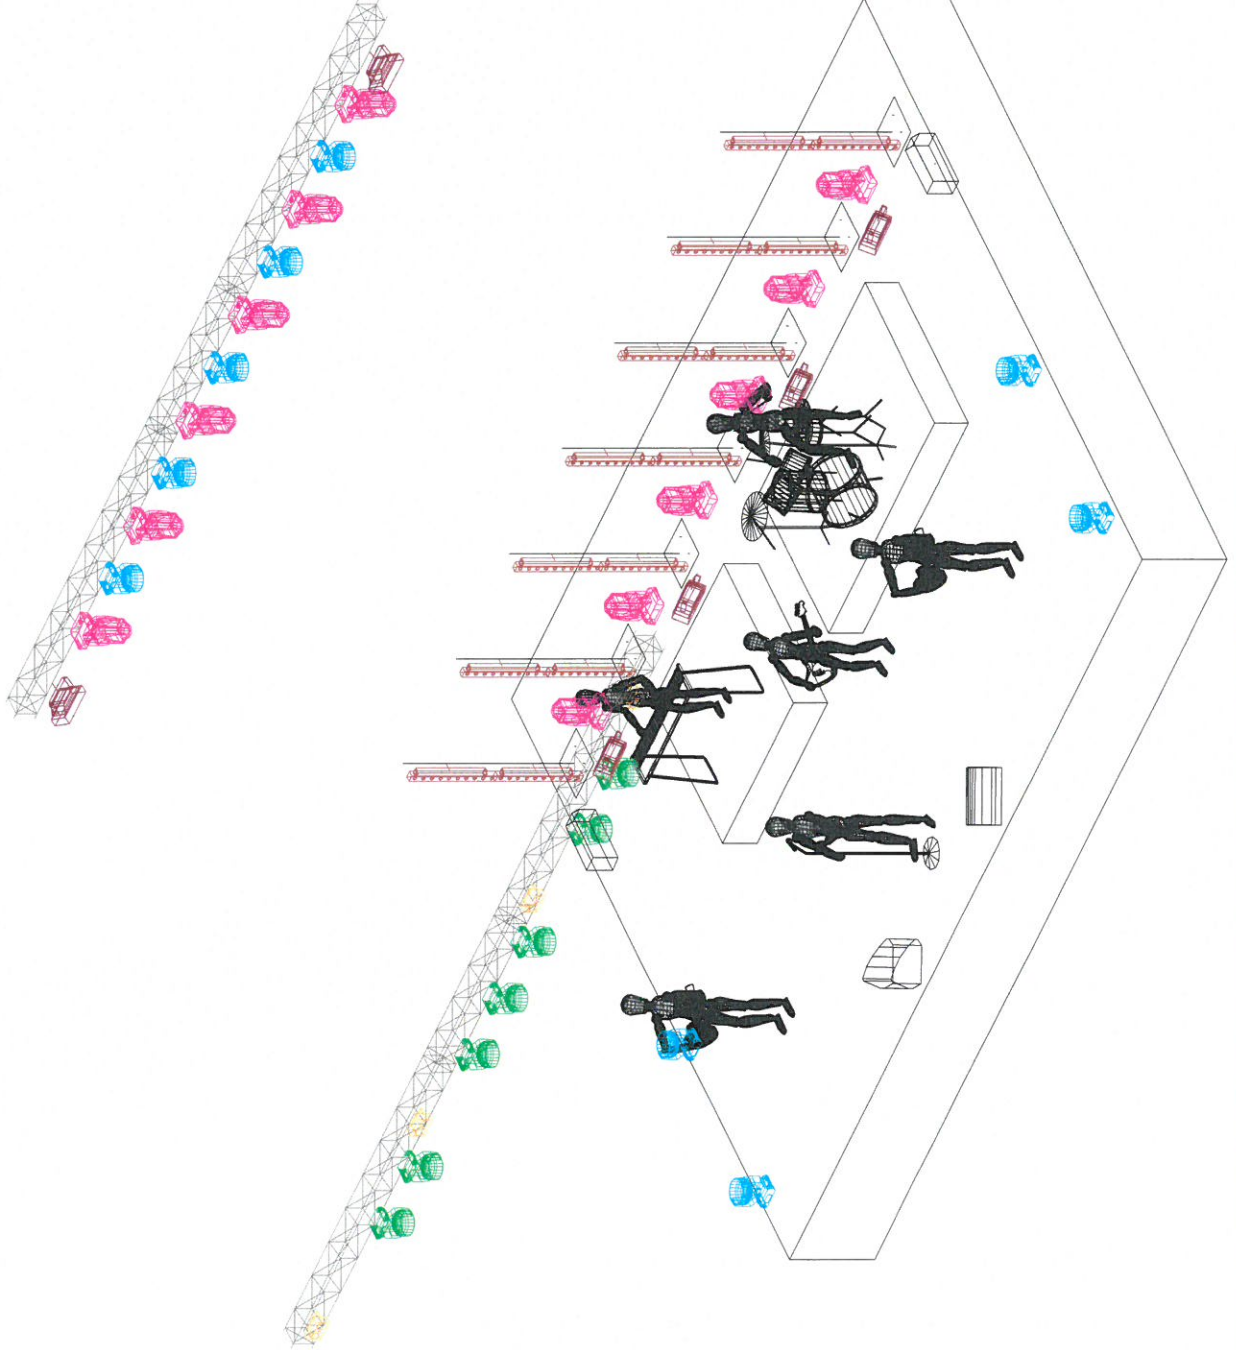

# ISO VIEW

LIGHTRICKS

## LISTA SPRZĘTU

Symbol	Name	Count	Notes
	Robin Pointe	12	mode 1
	Robin LEDWash 600 Plus	7	mode 2
	Robin LEDWash 600 Plus	9	mode 1
	Sunstrip Active Dmx	14	10 ch
	SunBlaet 3000 FC	6	advanced-1
	Molefey Two Light	4	
	MDG ATMe Device	2	+ wiatrak

NOTES:  
 - GrandMA 2 Light/ Full Size  
 - 2 x hazer plus fun

*Pol*