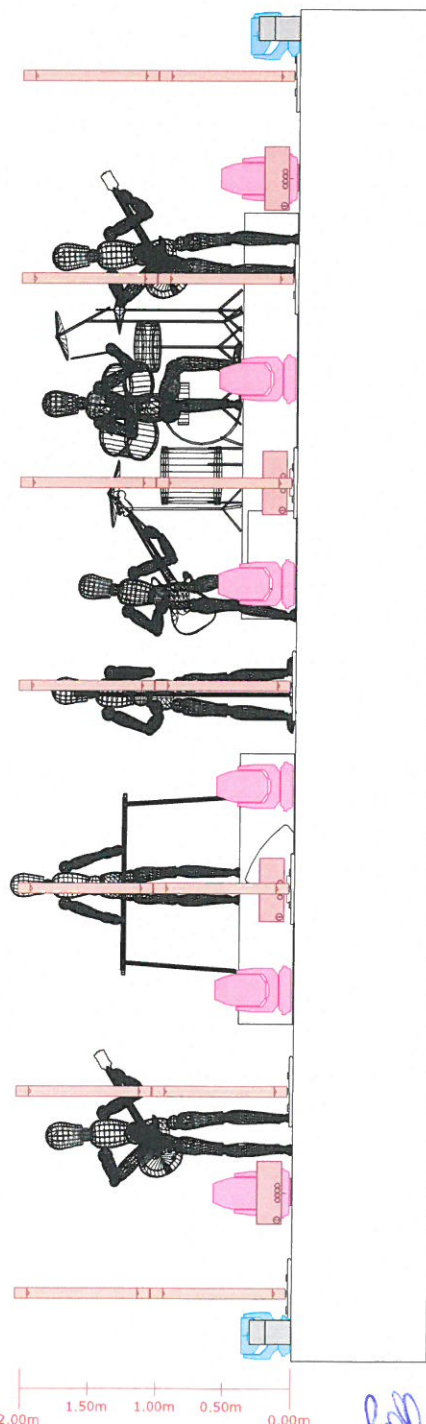

FRONT VIEW

LISTA SPRZĘTU

Symbol	Name	Count	Notes
	Robin Pointe	12	mode 1
	Robin LEDWash 600 Plus	7	mode 2
	Robin LEDWash 600 Plus	9	mode 1
	Sunstrip Active Dmx	14	10 ch
	SunBlast 3000 FC	6	advanced-1
	Molelay Two Light	4	
	MDG ATMe Device	2	+ wiatrak

NOTES:

- GrandMA 2 Light/ Full Size
- 2 x hazer plus fun

Red