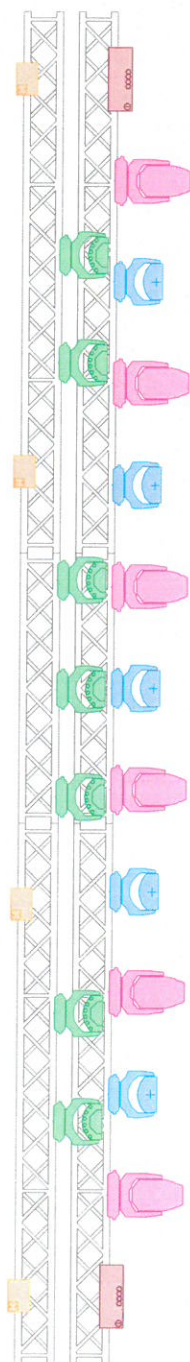

FRONT VIEW

LISTA SPRZĘTU

Symbol	Name	Count	Notes
	Robin Pointe	12	mode 1
	Robin LEDWash 600 Plus	7	mode 2
	Robin LEDWash 600 Plus	9	mode 1
	Sunstrip Active Dmx	14	10 ch
	SunBlast 3000 FC	6	advanced-1
	Molelay Two Light	4	
	MDG ATMe Device	2	+ wiatrak

NOTES:

- GrandMA 2 Light/ Full Size
- 2 x hazer plus fun

Red